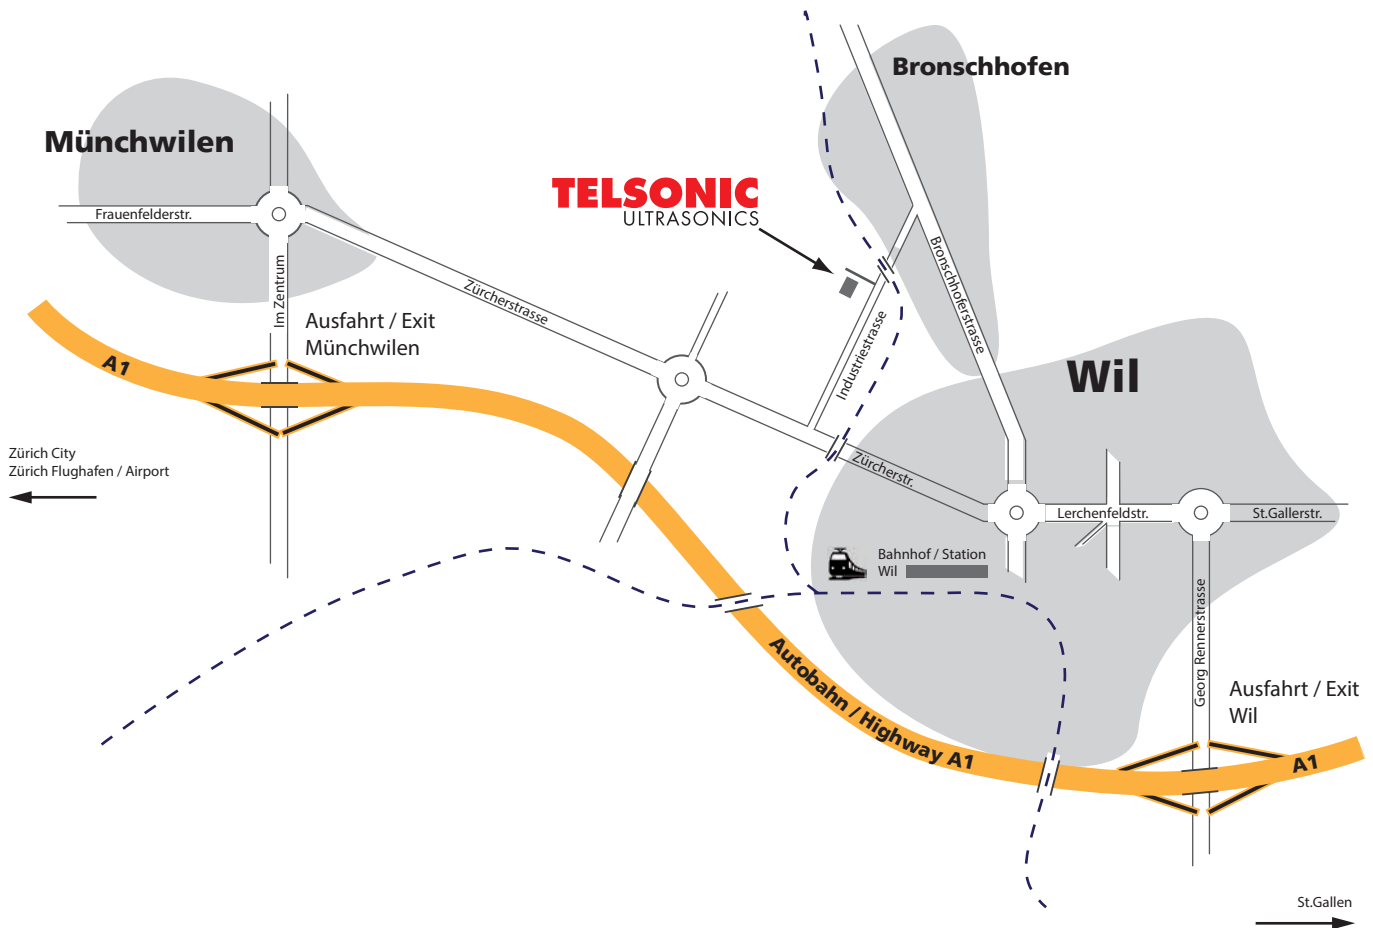

# How to reach us

## By car:

Motorway A1 - Münchwilen - in direction Münchwilen centre. At the roundabout in Münchwilen, take the first exit. After about 2 kms you will reach the roundabout "Dreibrunnen", take the second exit. Shortly after that, turn left to the "Industriestrasse". Follow this route for approx. 800 meters. On the left side, you will find (slightly set back) the headquarters of the TELSONIC group. Welcome!

## By train:

Change train in Wil and take the regional rail line "Turbo" in direction Weinfelden. After 2 minutes of travelling, get off in Bronschhofen. Cross the pedestrian underpass at the station and turn left in direction "Industriestrasse". After about 150 meters, you will find on the right side (slightly set back) the headquarters of the TELSONIC group. Welcome!